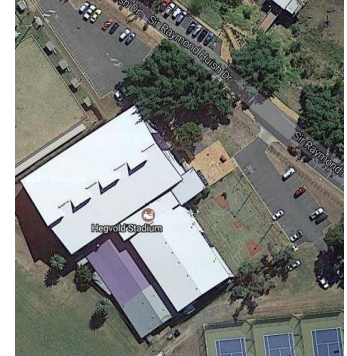

BASKETBALL

Hegvold Stadium

Sir Raymond Huish Drive, Rockhampton

LOCATION

LOCATION – MAP

Hegvold Stadium (Rockhampton Basketball Inc.)

South Rockhampton

TRAVEL INFORMATION

Follow Sir Raymond Huish Drive past aquatic centre and public parks. Basketball stadium on left.

TRANSPORT INFORMATION

No public transport.

WHAT'S NEAR BY?

Tennis

Water Polo

VENUE INFORMATION

FACILITIES