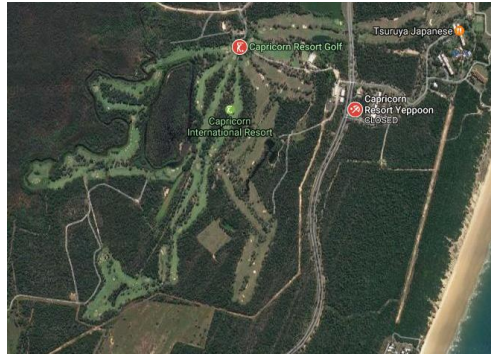

GOLF

Capricorn Resort International Course, Yeppoon Iwasaki Road, Farnborough, Yeppoon

LOCATION

LOCATION – MAP

Farnborough, Yeppoon

Located at end of resort access road

TRAVEL INFORMATION

Go along Iwasaki road until the T intersection and turn left. Follow that road to the course.