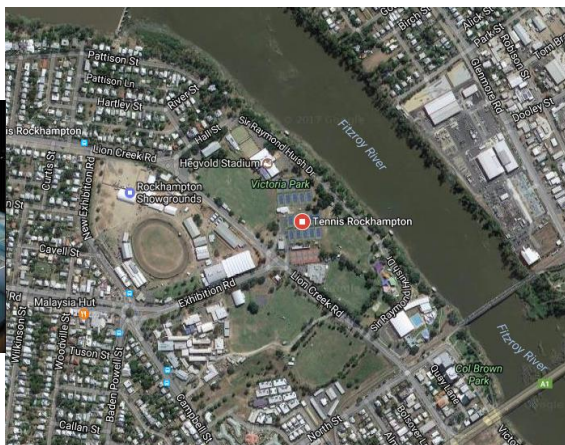

TENNIS

Rockhampton Regional Tennis Centre Lion Creek Rd, Wandal

LOCATION

LOCATION – MAP

Rockhampton – just over bridge on south side

TRAVEL INFORMATION

Adjacent to Rockhampton Basketball and across the road from Rockhampton State High and Rockhampton show grounds.

TRANSPORT INFORMATION

Limited parking on-site.

WHAT'S NEAR BY?

Water Polo

VENUE INFORMATION

FACILITIES

Toilets and change rooms on-site.

SURFACE TYPE