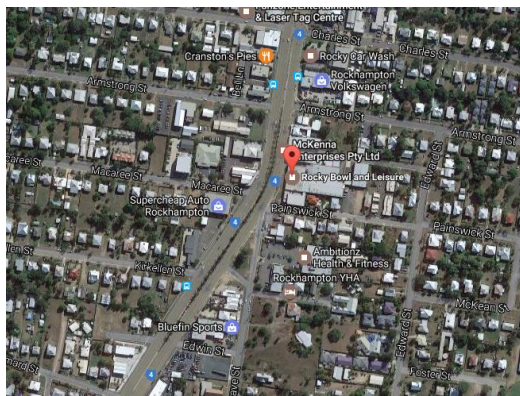

TEN PIN BOWLING

Rockhampton Bowl and Leisure Centre

90-100 Musgrave St, Berserker

LOCATION

LOCATION – MAP

Rockhampton north side

TRAVEL INFORMATION

Along busy Musgrave St, park outside centre along side, underneath or car park out the back.

TRANSPORT INFORMATION

Stockland Shopping Centre along same road, public bus stop located there.

WHAT'S NEAR BY?

Hockey

VENUE INFORMATION

FACILITIES

Toilets and change rooms on-site.

SURFACE TYPE