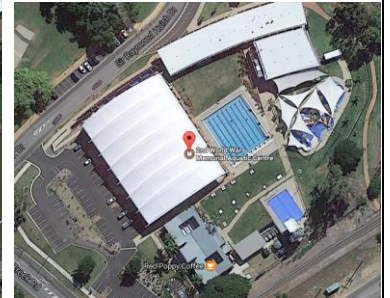

# WATER POLO

2nd World War Memorial Aquatic Centre, Rockhampton  
4 Sir Raymond Huish Drive, Rockhampton

## LOCATION

### LOCATION – MAP

Just over bridge on south side

### TRAVEL INFORMATION

Along Sir Raymond Huish Drive, near tennis site.